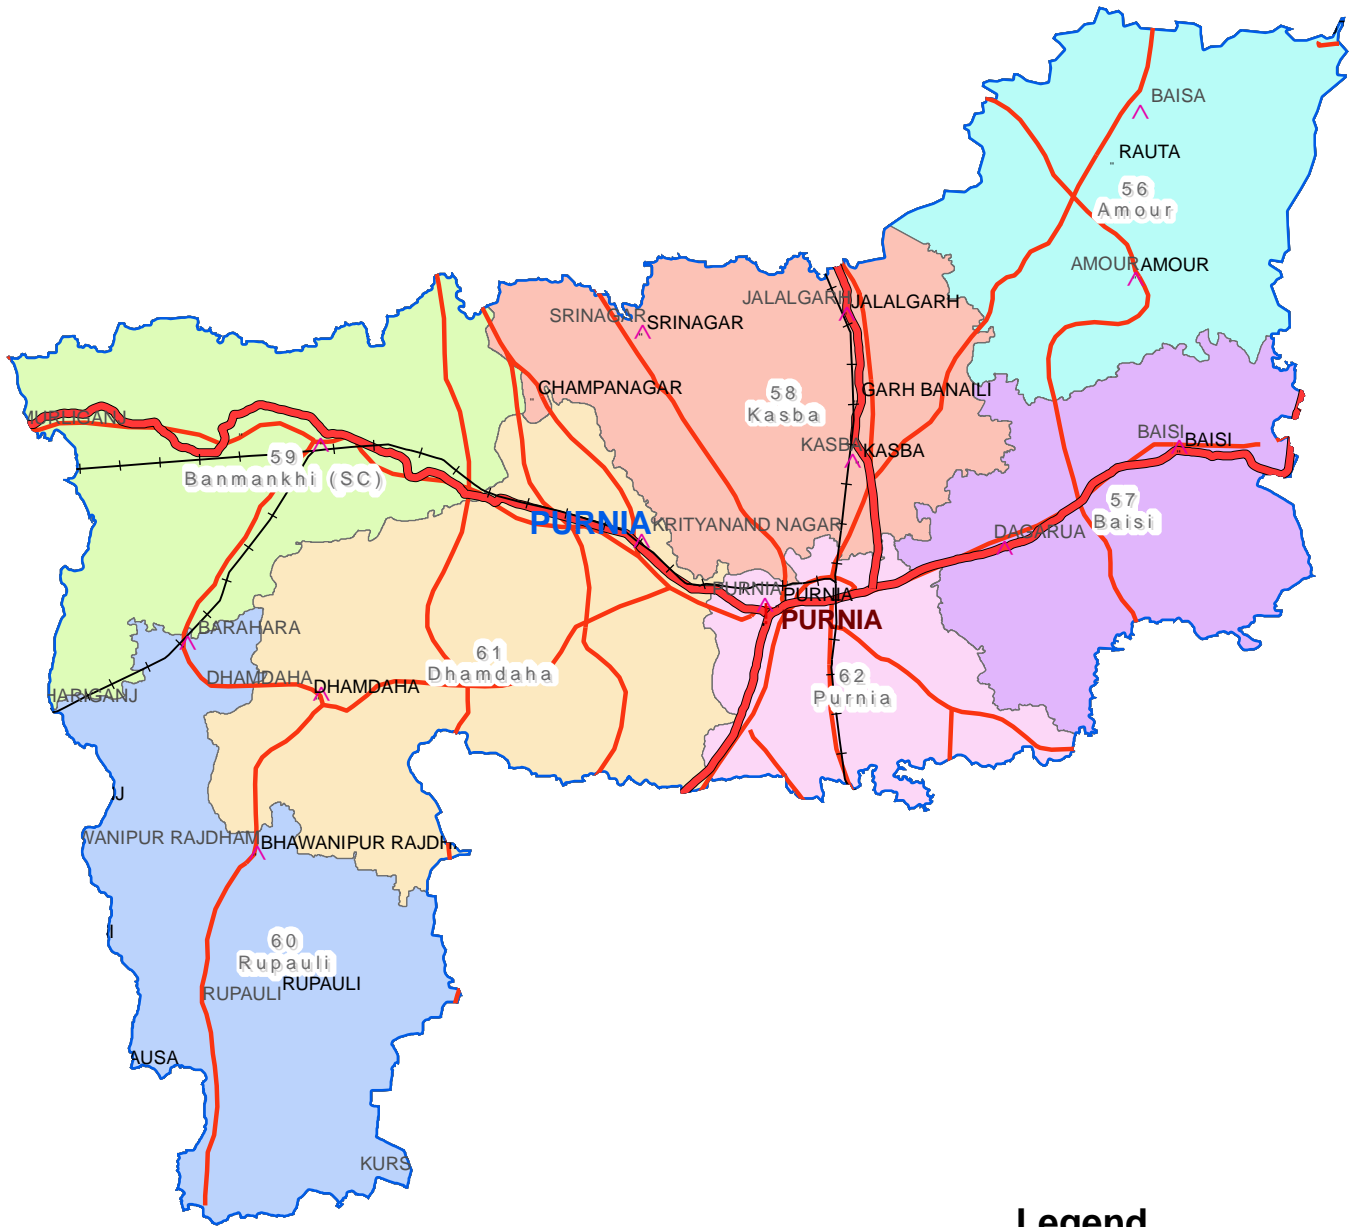

Assembly Constituencies-Post delimitation

State : Bihar

District : Purnia

Legend

- ! District Head Quarters
- ^ Sub district hqs
- Major_towns
- +— Railways
- National Highways
- Other roads
- District Boundary
- Assembly_constituencies